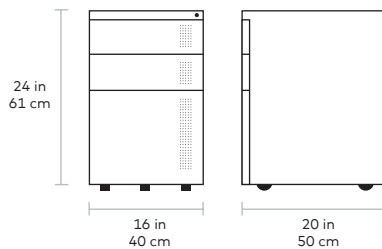

Perf File Cabinet

Gus*

FINISH > Black or White Powder-Coated Steel

Combining playful detail with serious storage capability, the Perf File Cabinet offers simplicity in both form and function. The lockable, three-drawer file cabinet features ample space for documents and personal items, including a top-drawer tray for smaller stationary items. Castor wheels and a compact design allow it to glide effortlessly under standard desks like the Envoy Desk, making it easy to keep your space open and tidy. A delicate perforated detail adds subtle interest to this sleek and classic piece.