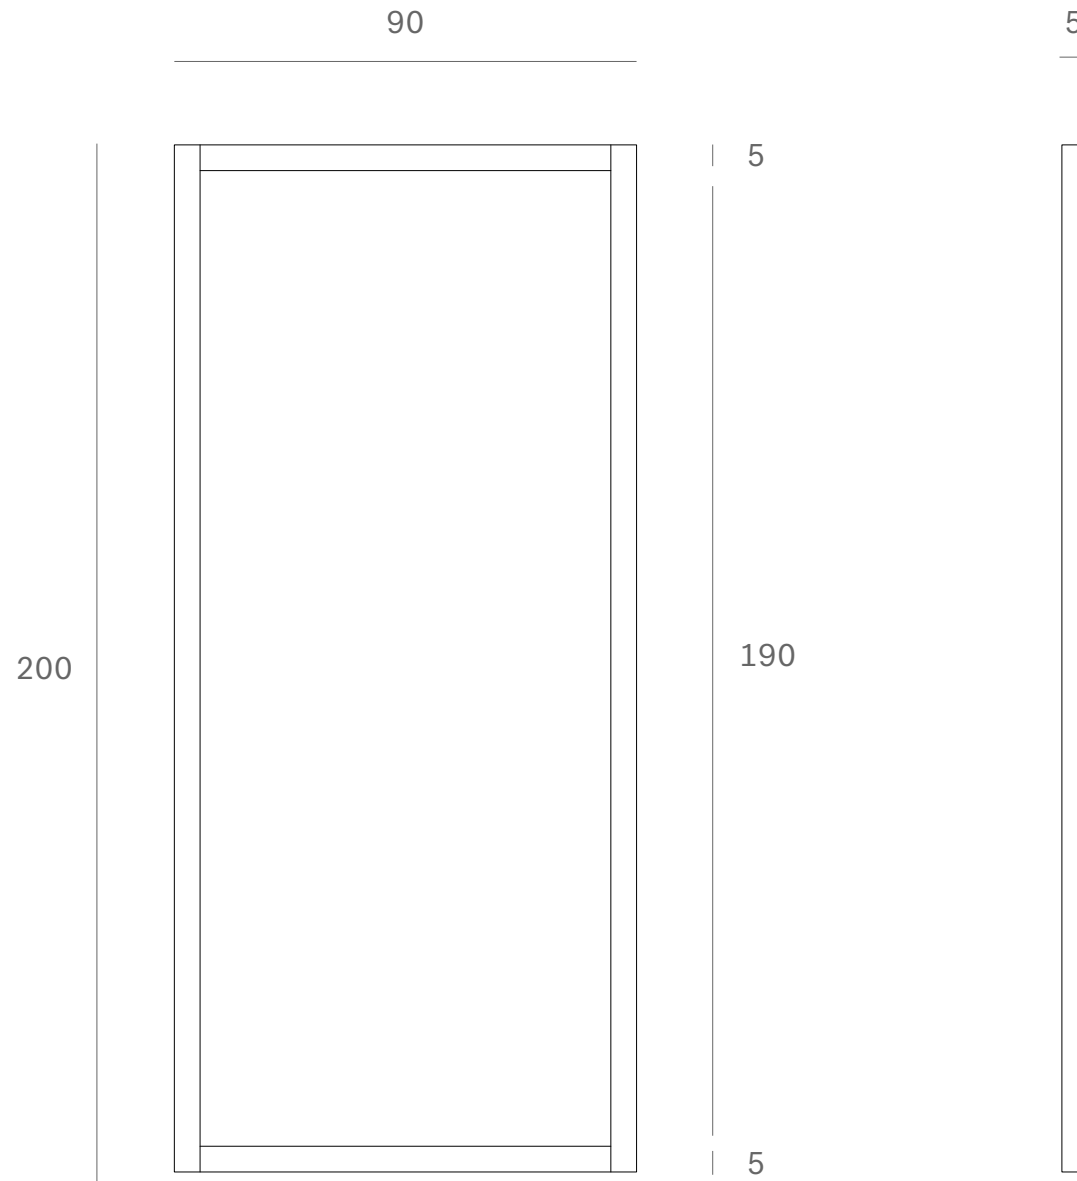

*Ethnicraft*

51229 - Oak Light Frame floor mirror - Dimensions (cm)

*Ethnicraft*

51229 - Oak Light Frame floor mirror - Dimensions (inches)