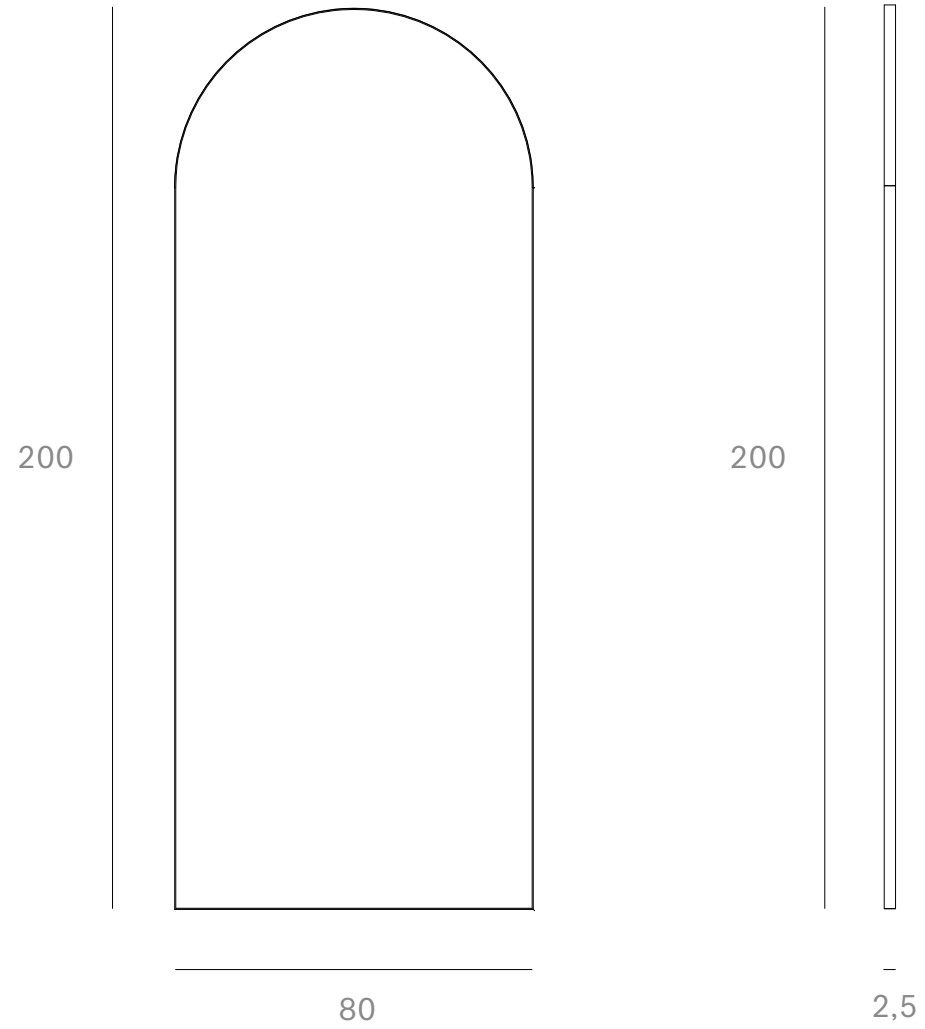

*Ethnicraft*

20607 - Clear Gate floor mirror - Dimensions (cm)

*Ethnicraft*

20607 - Clear Gate floor mirror - Dimensions (inches)