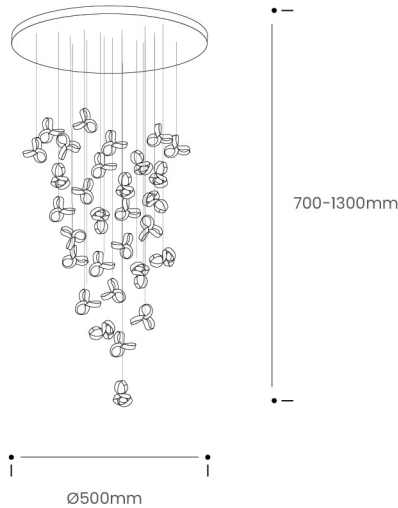

FLOCK CHANDELIER SMALL

Tom Raffield

Product Specification

Flock Chandelier Small

Flock Chandelier Small
Suspended Mount

Featherlight curlicues dance in the air. Evoking a murmuration of starlings sweeping across the sky, our Flock Chandelier casts shapes and shadows at every turn.

To ensure your Flock Chandelier is the perfect fit for your space, please provide us with your preferred drop length (from the ceiling plate to the bottom of the chandelier) when ordering. Your bespoke piece will then be made to this custom height. If you have any questions regarding this or any other feature, please email sales@tomraffield.com for assistance. Please note this is a bespoke handmade product and once it is commissioned it is non-returnable.

Product Type : Chandelier	SKU	Wood types	Dimensions L x W x H (mm)		Weight (kg)	
			Unboxed	Boxed	Unboxed	Boxed
Flock Chandelier Small	TR-FLCK-SML	Ash, Oak and Walnut - Oak top plate	Ø500 x h700-1300	610x610x490	3.5	6.3
Flock Chandelier Small Suspended Mount	TR-FLCK-SML-SUS	Ash, Oak and Walnut - Oak top plate	Ø500 x h700-1300 + Custom height of tension wire	610x610x490	3.7	6.5
Materials	Ash	Oak	Walnut	Other materials Steel tension wire (Suspended Mount)		
Finish	Finished with a blend of natural wax oils to give a protective, hardwearing and beautiful finish.					
Ceiling kit options	Brass bulb holders	Ceiling kit Brass cord grips E27 (240v)	Flex Flex colour: black fabric Various lengths (Adjustable)	Recommended light bulbs Max 25W LED		
Care information	Dusting your light regularly and with a light feather duster should keep your light looking clean, otherwise wipe with a damp cloth and remove any moisture with a dry cloth. Gentle furniture polishes can also be used.					
Additional information	<ul style="list-style-type: none"> Suitable for use on 240v circuits. Installation instructions and fixings included. This product must be installed by a qualified electrician. 					