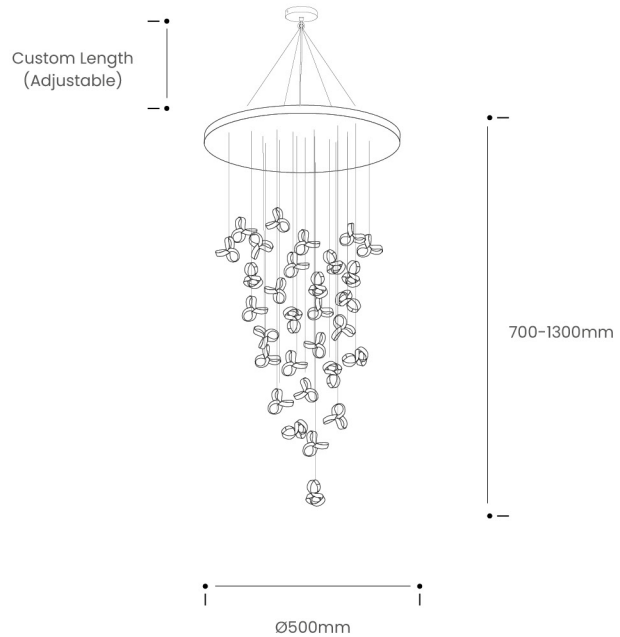

FLOCK CHANDELIER SMALL

Tom Raffield

Product Specification

Flock Chandelier Small

Flock Chandelier Small
Suspended Mount

Featherlight curlicues dance in the air. Evoking a murmuration of starlings sweeping across the sky, our Flock Chandelier casts shapes and shadows at every turn.

To ensure your Flock Chandelier is the perfect fit for your space, please provide us with your preferred drop length (from the ceiling plate to the bottom of the chandelier) when ordering. Your bespoke piece will then be made to this custom height. If you have any questions regarding this or any other feature, please email sales@tomraffield.com for assistance. Please note this is a bespoke handmade product and once it is commissioned it is non-returnable.

Product Type : Chandelier	SKU	Wood types	Dimensions L x W x H (mm)		Weight (kg)	
			Unboxed	Boxed	Unboxed	Boxed
Flock Chandelier Small	TR-FLCK-SML	Ash, Oak and Walnut - Oak top plate	Ø500 x h700-1300	610x610x490	3.5	6.3
Flock Chandelier Small Suspended Mount	TR-FLCK-SML-SUS	Ash, Oak and Walnut - Oak top plate	Ø500 x h700-1300 + Custom height of tension wire	610x610x490	3.7	6.5
Materials	Ash	Oak	Walnut	Other materials Steel tension wire (Suspended Mount)		
Finish	Finished with a blend of natural wax oils to give a protective, hardwearing and beautiful finish.					
Ceiling kit options	Brass bulb holders	Ceiling kit Brass cord grips E27 (240v)	Flex Flex colour: black fabric Various lengths (Adjustable)	Recommended light bulbs Max 25W LED		
Care information	Dusting your light regularly and with a light feather duster should keep your light looking clean, otherwise wipe with a damp cloth and remove any moisture with a dry cloth. Gentle furniture polishes can also be used.					
Additional information	<ul style="list-style-type: none"> Suitable for use on 240v circuits. Installation instructions and fixings included. This product must be installed by a qualified electrician. 					