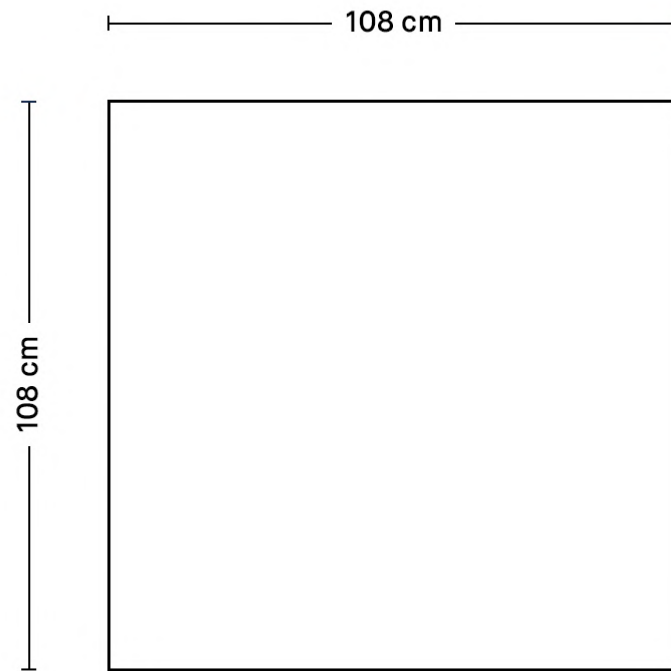

CATENA INDIVIDUAL SOFA MODULES
SQUARE POUF / LARGE (L500)