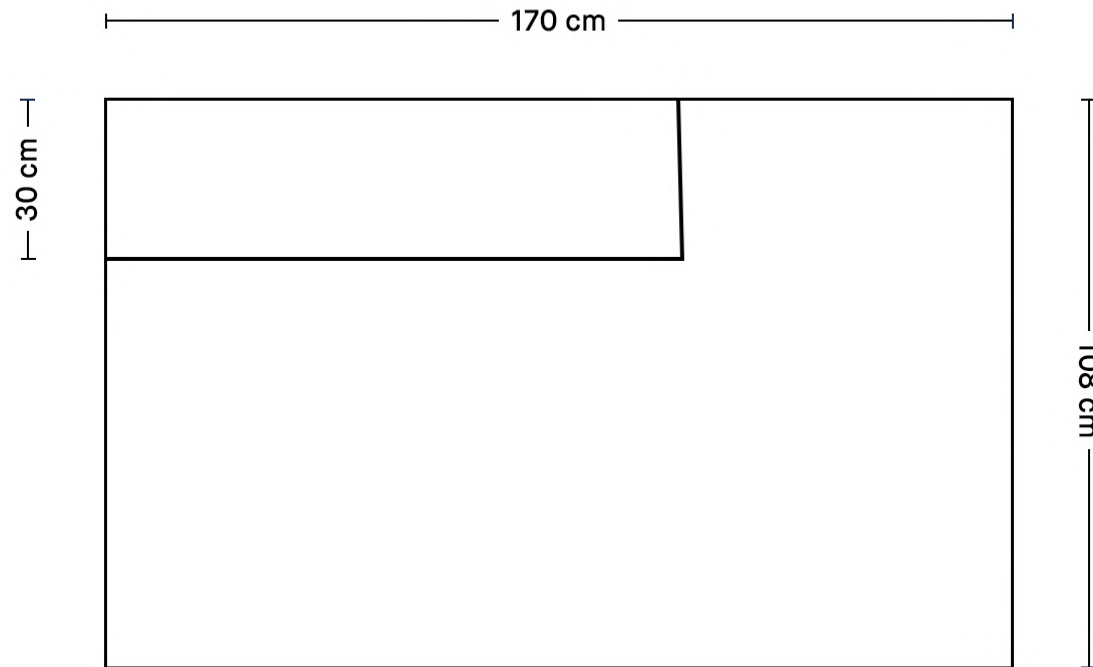

CATENA INDIVIDUAL SOFA MODULES
RIGHT OPEN END MODULE / LARGE (L301)