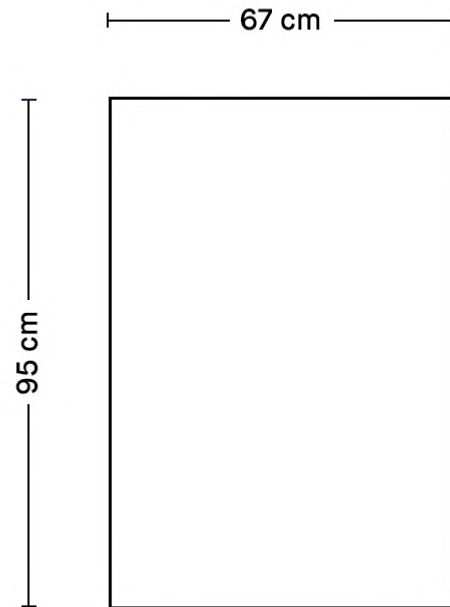

**CATENA INDIVIDUAL SOFA MODULES
RECTANGULAR POUF / SMALL (S501)**