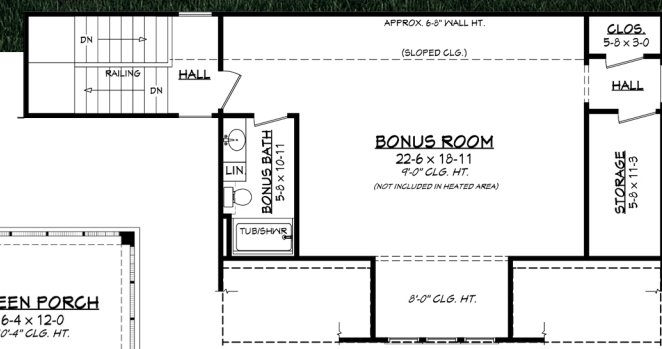

Designing Homes  
**HOUSE PLAN ZONE**  
 Building Relationships

**Bonus Floor Plan**  
 Square footage does not include bonus room.

First Floor Plan

**Pecan Grove House Plan**  
 2589-S

---

🏠 2589-S Sq Ft.
🏠 1.5 Stories  
🛏 3 Bedrooms
📏 81-10 Width  
🚿 2.5 Bathrooms
📏 64-2 Depth