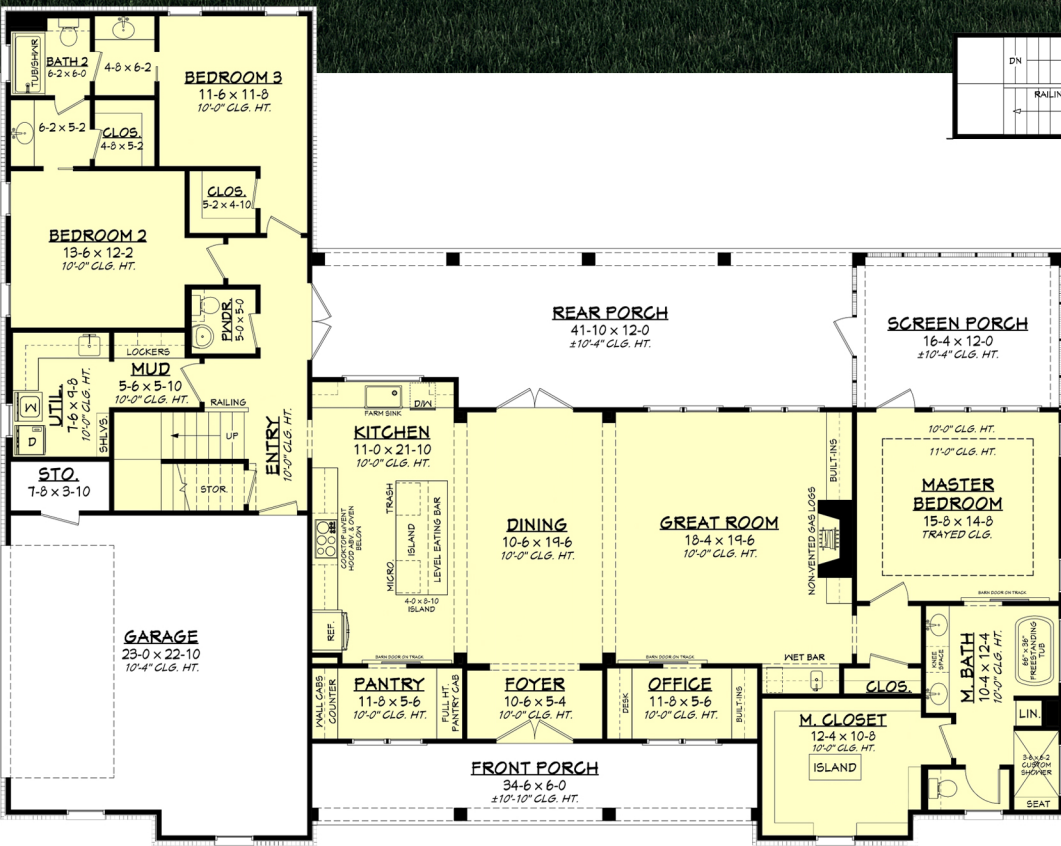

Designing Homes  
**HOUSE PLAN ZONE**  
 Building Relationships

**Bonus Floor Plan**  
 Square footage does not include bonus room.

First Floor Plan

**Pecan Grove House Plan**  
 2589-S

---

🏠 2589-S Sq Ft.
🏠 1.5 Stories  
🛏 3 Bedrooms
📏 81-10 Width  
🚿 2.5 Bathrooms
📏 64-2 Depth