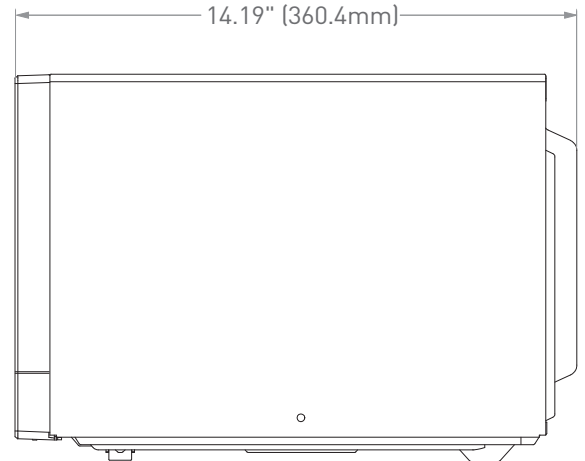

FMSPR09-SS

0.9 cu. ft. Countertop Microwave Oven

Main Features

CAPACITY

MICROWAVE
OUTPUT

COOKING
FUNCTIONS

DEFROST
BY WEIGHT

SAFETY
LOCK

FURRION

Specifications

Oven Capacity	0.9 cu. ft.
Power Input	120V AC
Max Rated Input Power	1,350W
Max. Rated Output Power (Microwave)	900W
Microwave Power	10 levels
Display Type	Blue LED display
Control Panel	√
Door Opening Type	Push Button
Turntable	Ø10.6" / Glass
Microwave Oven Light	30W Amber Light Bulb
Defrost Option	Weight
Cooking Options	Popcorn / Soften / Melt / Reheat
Safety Lock	√

Dimensions and Weight

Product Dimension (WxHxD)	19 x 11.06 x 14.19" (482.6 x 281 x 360.4mm)
Packaging Dimension (WxHxD)	21.54 x 13.27 x 16.14" (547 x 337 x 410mm)
Net Weight (lbs/kg)	30 / 13.6
Gross Weight (lbs/kg)	33 / 15

Container Load

40" HQ Container Load	978
-----------------------	-----