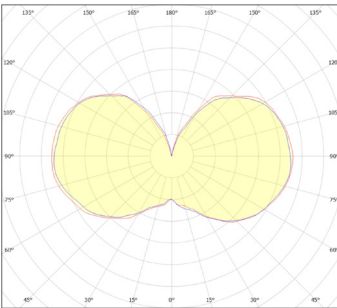

ELVA

6W | 420 lm | 2200K

ELVA-6W-2200K-E27-T

Elva 6W 2200K E27 Tinted LED Bulb

tala®

The Elva bulb by Tala is a more compact version of the popular Gaia bulb, boasting beauty and functionality. A perfectly round shape, the Elva bulb is fitted with an E26 base and comes complete with an iron-tinted glass finish, increasing the warm, amber hues.

PHYSICAL

Bulb diameter:	95mm
Bulb length:	140mm
Glass shape:	G95
Base:	E27
Materials:	Glass & nickel
Glass finish:	Tinted
Weight:	70g
Max. working temp.:	-5°C to 40°C
IP rating:	IP54

— C0/C80
— C0/C270

IES/LDT photometry files and product photography available on request

ELECTRICAL

Power:	6W
Current:	0.03A
Voltage:	220-240V~
Frequency:	50/60Hz
Power factor:	0.9
Efficiency:	70 lm/W
Lifetime:	30,000 hrs

ILLUMINATION

CCT:	2200K
Lumens:	420 lm
Incandescent equiv.:	37W
Flicker:	<5%
Beam angle:	360°
Light source:	LED
CRI:	95Ra
R9:	80
TM30 - Rg	100
TM30 - Rf	94