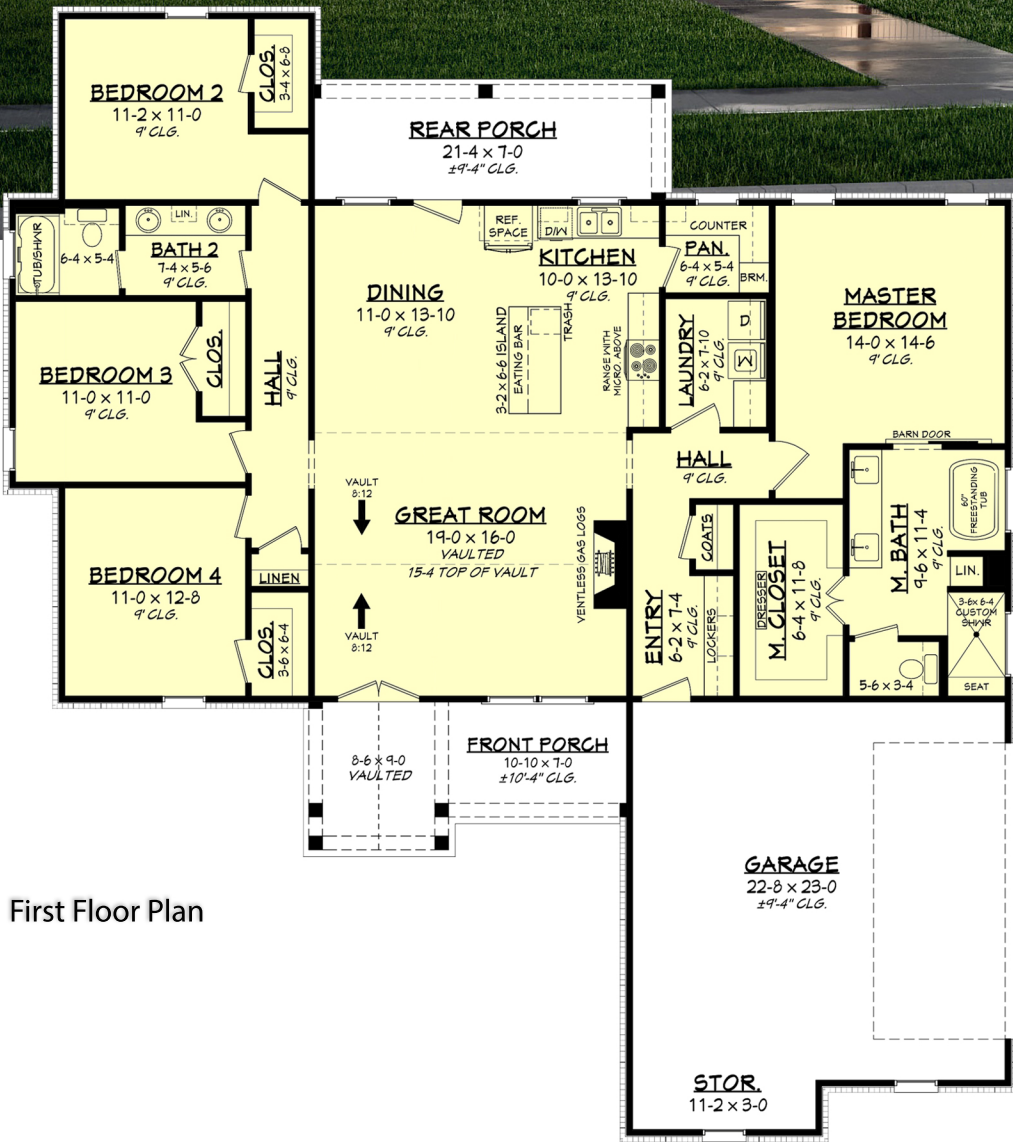

Designing Homes
HOUSE PLAN ZONE
 Building Relationships

Rear Elevation

Savannah Trace House Plan

1992-S

- 1992 Sq Ft.
- 1 Stories
- 4 Bedrooms
- 60-10 Width
- 2 Bathrooms
- 68-2 Depth

Phone: 601.336.3254 sales@hpzplans.com

<https://hpzplans.com/products/savannah-trace-house-plan>