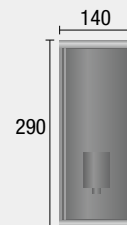

# VIDO MINI E27 WALL LUMINAIRE

DESIGN FRANCO PAGLIARINI

- Wall luminaire 
- Direct light 
- Large beam 
- Against light pollution 
- Cascade connection 
- Die casting aluminium body 
- Aluminium extrusion pole 
- Glass diffuser 
- Silicon gasket 
- Self extinguish material 
- Stainless steel screws 
- UV resistance 
- Anti corrosion Treatment 
- High resistance painting 
- Anti-theft wrenches and screws with torx wrenches available on request 
- Hexagonal key supplied for locking external screws 
- Registered model 
- 3 years warranty 

## VIDO MINI

Code	Color	WATT	IP
2230102	Silver	Max. 15	54
2230103	Anthracite	-	-

K°	CRI	P F	TYPE	CE
/	/	/	E 27 A60	 
IK	V		Hz	
07		220-240	50-60	
Beam Angle	Thermal test temperature	Outer Carton cm		
/	50°C	38.5*26.5*48		
PCS/CTN	M3/CTN	G.W. CTN	N.W. CTN	
2	0,050	7.0	4.4	