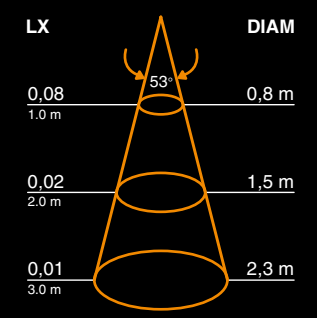

ORTHO SQUARE MAXI LED WALL LUMINAIRE

DESIGN FRANCO PAGLIARINI

ORTHO SQUARE MAXI

Code	Color	WATT	LM	IP
2110101	White	9	472	65
2110102	Silver	-	-	-
2110103	Anthracite	-	-	-

K°	CRI	P F	TYPE	CE
3000	83	0,97	SMD	
IK	V	Hz		
09	220-240	50-60		
Beam Angle	Thermal test temperature	Outer Carton cm		
53°	50°C	38,5*19,5*39		
PCS/CTN	M3/CTN	G.W. CTN	N.W. CTN	
12	0,029	10,3	7,8	

- Wall luminaire
- Direct light
- Medium beam
- Cascade connection
- Die casting aluminium body
- Polycarbonate diffuser
- Silicon gasket
- Self extinguish material
- Stainless steel screws
- UV resistance
- Anti corrosion Treatment
- High resistance painting
- Anchor fixing supplied
- Anti-theft wrenches and screws with torx wrenches available on request
- Hexagonal key supplied for locking external screws
- Registered model
- 3 years warranty

ORTHO SQUARE MINI LED WALL LUMINAIRE

DESIGN FRANCO PAGLIARINI

ORTHO SQUARE MINI

Code	Color	WATT	LM	IP
2110301	White	4	185	65
2110302	Silver	-	-	-
2110303	Anthracite	-	-	-

K°	CRI	P F	TYPE	CE
3000	83	0,99	SMD	CE
IK	V	Hz		
09	220-240	50-60		
Beam Angle	Thermal test temperature	Outer Carton cm		
50°	50°C	37,5*19,5*26		
PCS/CTN	M3/CTN	G.W. CTN	N.W. CTN	
18	0,019	7,3	5,6	