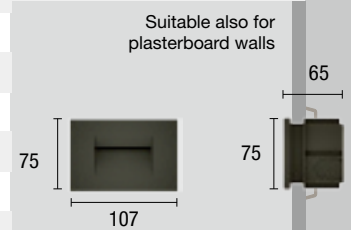

### MINIMA HORIZON

Code	Color	WATT	LM	IP
1560101	White	3,6	75	65
1560102	Silver	-	-	-
1560103	Anthracite	-	-	-

K°	CRI	P F	TYPE	CE
3000	80	0,56	SMD	CE
IK	V	Hz		
09	220-240	50-60		
Beam Angle	Thermal test temperature	Outer Carton cm		
33°	50°C	42*22,5*41,5		
PCS/CTN	M3/CTN	G.W. CTN	N.W. CTN	
24	0,039	10,5	7,2	

- Recessed luminaire 
- Direct light 
- Medium beam 
- Against light pollution 
- Standard recessed box 
- Suitable for plasterboard 
- Cascade connection 
- Reduced deep 
- Die casting aluminium body 
- Polycarbonate diffuser 
- Silicon gasket 
- Stainless steel screws 
- UV resistance 
- Anti corrosion Treatment 
- High resistance painting 
- Anti-theft wrenches and screws with torx wrenches available on request 
- Hexagonal key supplied for locking external screws 
- Registered model 
- 3 years warranty 