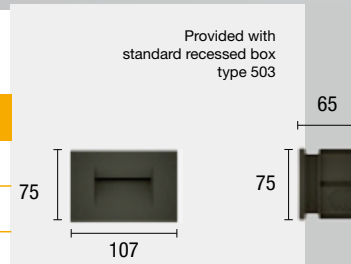

### MINIMA HORIZON

Code	Color	WATT	LM	IP
1560101	White	3,6	75	65
1560102	Silver	-	-	-
1560103	Anthracite	-	-	-

K°	CRI	P F	TYPE	CE
3000	80	0,56	SMD	CE
IK	V	Hz		
09	220-240	50-60		
Beam Angle	Thermal test temperature	Outer Carton cm		
33°	50°C	42*22,5*41,5		
PCS/CTN	M3/CTN	G.W. CTN	N.W. CTN	
24	0,039	10,5	7,2	

- Recessed luminaire 
- Direct light 
- Medium beam 
- Against light pollution 
- Standard recessed box 
- Suitable for plasterboard 
- Cascade connection 
- Reduced deep 
- Die casting aluminium body 
- Polycarbonate diffuser 
- Silicon gasket 
- Stainless steel screws 
- UV resistance 
- Anti corrosion Treatment 
- High resistance painting 
- Anti-theft wrenches and screws with torx wrenches available on request 
- Hexagonal key supplied for locking external screws 
- Registered model 
- 3 years warranty 