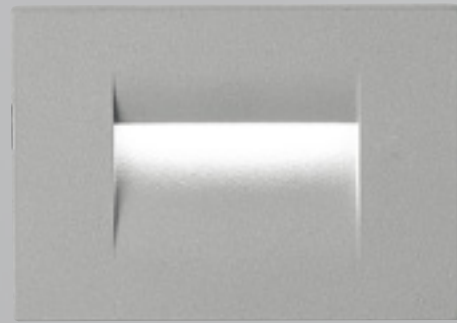

# MINIMA HORIZON

## LED RECESSED LUMINAIRE

DESIGN FRANCO PAGLIARINI

- Recessed luminaire 
- Direct light 
- Medium beam 
- Against light pollution 
- Standard recessed box 
- Suitable for plasterboard 
- Cascade connection 
- Reduced deep 
- Die casting aluminium body 
- Polycarbonate diffuser 
- Silicon gasket 
- Stainless steel screws 
- UV resistance 
- Anti corrosion Treatment 
- High resistance painting 
- Anti-theft wrenches and screws with torx wrenches available on request 
- Hexagonal key supplied for locking external screws 
- Registered model 
- 3 years warranty 