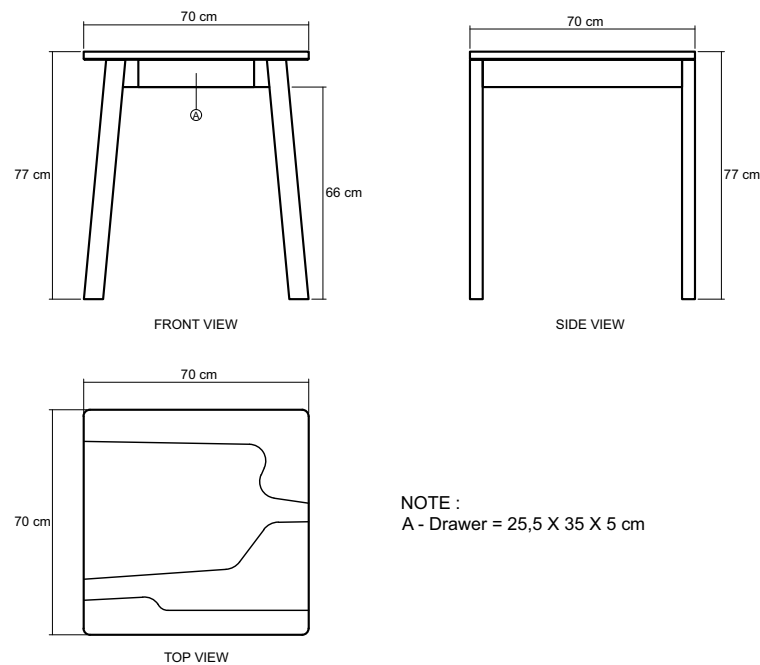

TIMBER FINISHES

DESCRIPTION

Suitable for tight spaces, the pieces fit perfectly side by side and rests well on vertical surfaces.

DIMENSIONS : 70 x 70 x 77 cm

PACKING SIZE : 78 x 78 x 30 cm

CBM : 0.18

TECHNICAL DRAWING