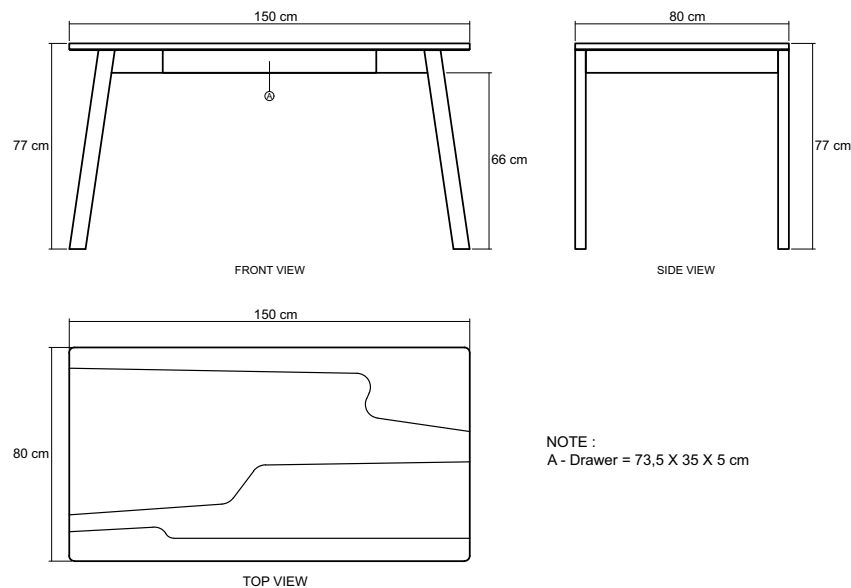

TIMBER FINISHES

DESCRIPTION

Suitable for tight spaces, the pieces fit perfectly side by side and rests well on vertical surfaces.

DIMENSIONS : 150 x 80 x 77 cm

PACKING SIZE : 158 x 88 x 24 cm

CBM : 0.33

TECHNICAL DRAWING