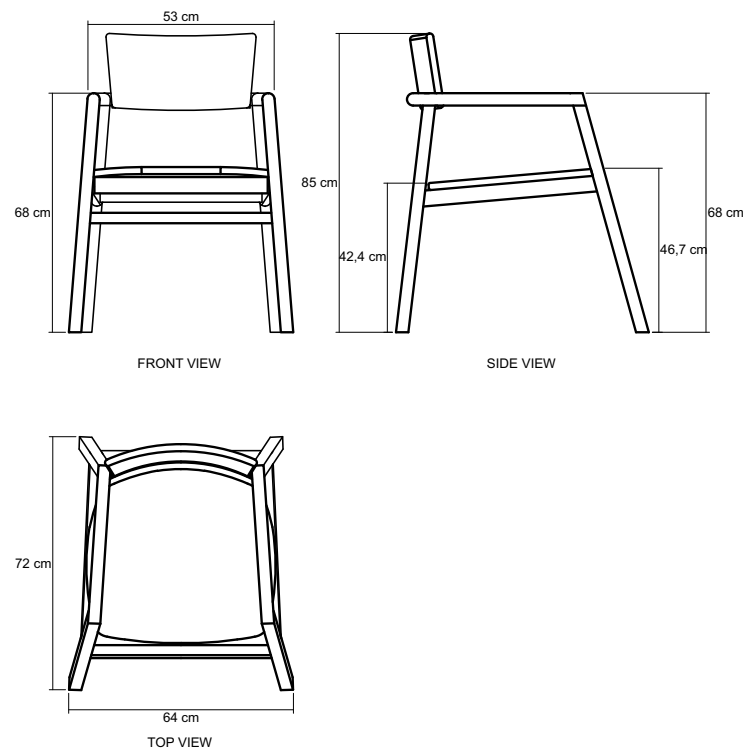

TIMBER FINISHES

DESCRIPTION

Suitable for tight spaces, the pieces fit perfectly side by side and rests well on vertical surfaces.

DIMENSIONS : 64 x 72 x 85 cm

PACKING SIZE : 65 x 85 x 86 cm

CBM : 0.48

TECHNICAL DRAWING