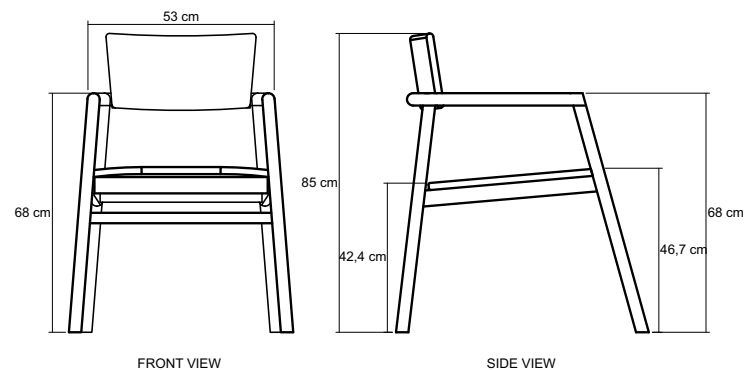

TIMBER FINISHES

Teak

Walnut

Oak

Patina Oak

DESCRIPTION

Suitable for tight spaces, the pieces fit perfectly side by side and rests well on vertical surfaces.

DIMENSIONS : 64 x 72 x 85 cm

PACKING SIZE : 65 x 85 x 86 cm

CBM : 0.48

TECHNICAL DRAWING

FRONT VIEW

SIDE VIEW

MATERIAL CHART

	Natural Water - based	Natural Oil	Patina
Teakwood FSC	●	●	
White Oak	●	●	●
Black Walnut	●	●	

TOP VIEW