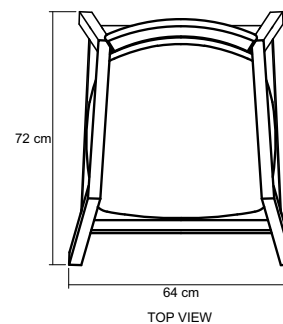

TIMBER FINISHES

Teak

Walnut

Oak

Patina Oak

DESCRIPTION

Suitable for tight spaces, the pieces fit perfectly side by side and rests well on vertical surfaces.

DIMENSIONS : 64 x 72 x 85 cm

PACKING SIZE : 65 x 85 x 86 cm

CBM : 0.48

TECHNICAL DRAWING

FRONT VIEW

SIDE VIEW

MATERIAL CHART

	Natural Water - based	Natural Oil	Patina
Teakwood FSC	●	●	
White Oak	●	●	●
Black Walnut	●	●	

TOP VIEW