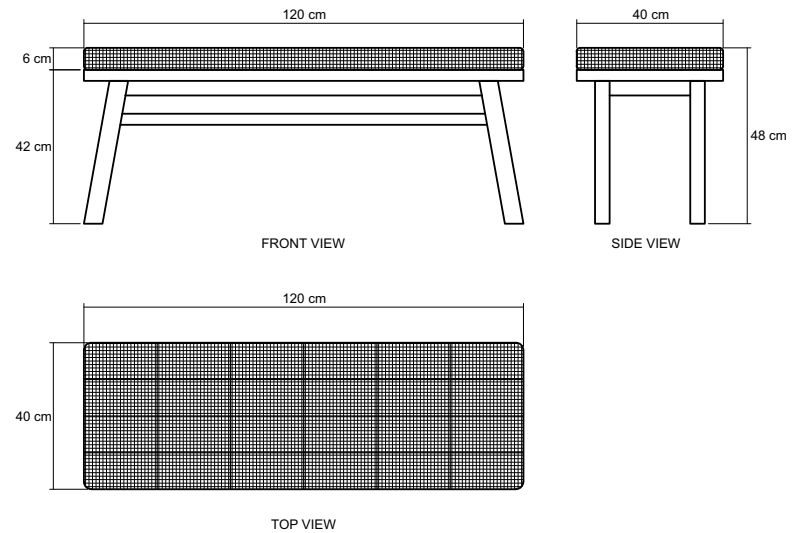

TIMBER FINISHES

DESCRIPTION

Suitable for tight spaces, the pieces fit perfectly side by side and rests well on vertical surfaces.

DIMENSIONS : 120 x 40 x 48 cm

PACKING SIZE : 128 x 53 x 25 cm

CBM : 0.17

TECHNICAL DRAWING