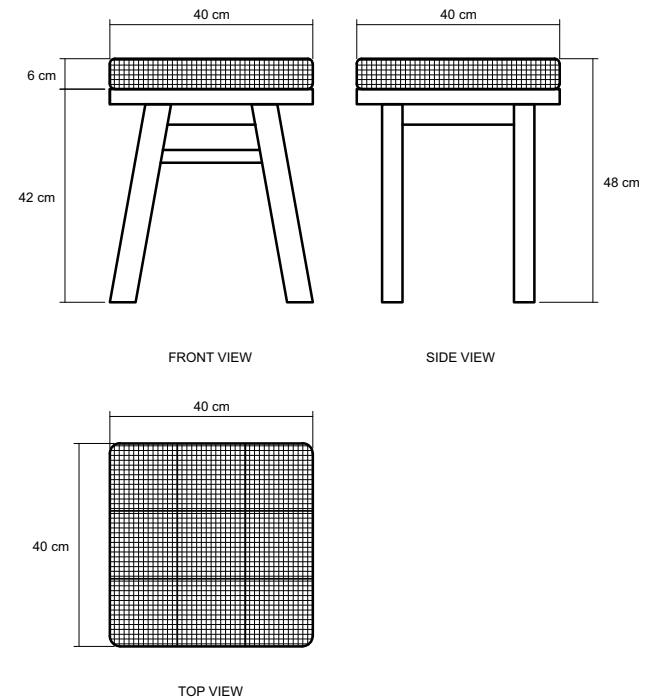

TIMBER FINISHES

DESCRIPTION

Suitable for tight spaces, the pieces fit perfectly side by side and rests well on vertical surfaces.

DIMENSIONS : 40 x 40 x 48 cm

PACKING SIZE : 45 x 50 x 54 cm

CBM : 0.12

TECHNICAL DRAWING