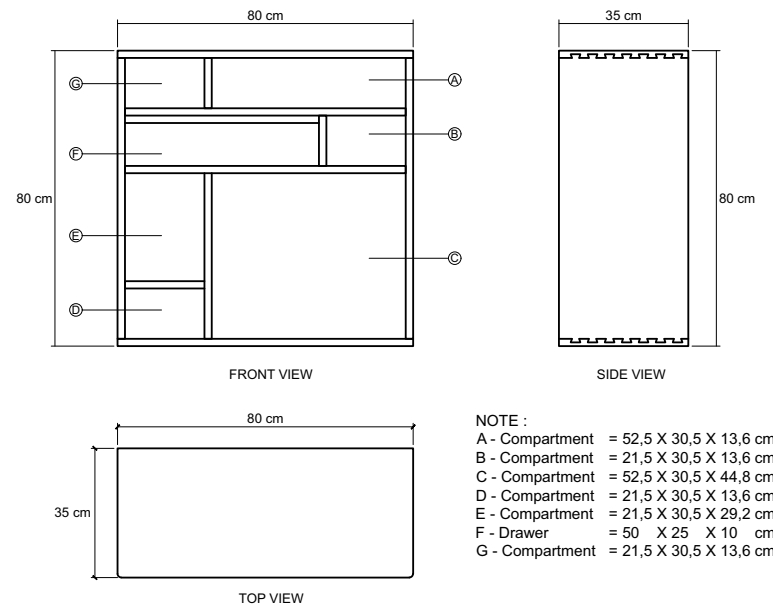

TIMBER FINISHES

DESCRIPTION

Suitable for tight spaces, the pieces fit perfectly side by side and rests well on vertical surfaces.

DIMENSIONS : 80 x 35 x 80 cm

PACKING SIZE : 85 x 40 x 85 cm

CBM : 0.29

TECHNICAL DRAWING