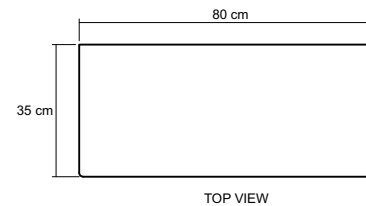

TIMBER FINISHES

DESCRIPTION

Suitable for tight spaces, the pieces fit perfectly side by side and rests well on vertical surfaces.

DIMENSIONS : 80 x 35 x 80 cm

PACKING SIZE : 85 x 40 x 85 cm

CBM : 0.29

TECHNICAL DRAWING

MATERIAL CHART

	Natural Water - based	Natural Oil	Patina
Teakwood FSC	●	●	
White Oak	●	●	●
Black Walnut	●	●	

NOTE :
 A - Compartment = 52,5 X 30,5 X 44,8 cm
 B - Drawer = 50 X 25 X 10 cm
 C - Compartment = 21,5 X 30,5 X 13,6 cm
 D - Compartment = 52,5 X 30,5 X 13,6 cm
 E - Compartment = 21,5 X 30,5 X 29,2 cm
 F - Compartment = 21,5 X 30,5 X 29,2 cm