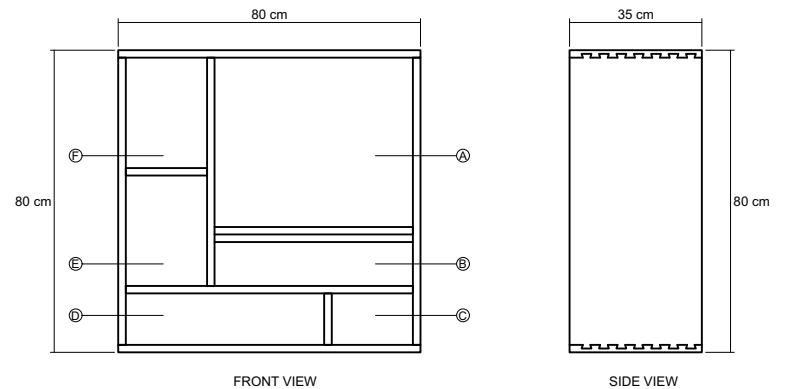

TIMBER FINISHES

DESCRIPTION

Suitable for tight spaces, the pieces fit perfectly side by side and rests well on vertical surfaces.

DIMENSIONS : 80 x 35 x 80 cm

PACKING SIZE : 85 x 40 x 85 cm

CBM : 0.29

TECHNICAL DRAWING

MATERIAL CHART

	Natural Water - based	Natural Oil	Patina
Teakwood FSC	●	●	
White Oak	●	●	●
Black Walnut	●	●	

NOTE :
 A - Compartment = 52,5 X 30,5 X 44,8 cm
 B - Drawer = 50 X 25 X 10 cm
 C - Compartment = 21,5 X 30,5 X 13,6 cm
 D - Compartment = 52,5 X 30,5 X 13,6 cm
 E - Compartment = 21,5 X 30,5 X 29,2 cm
 F - Compartment = 21,5 X 30,5 X 29,2 cm