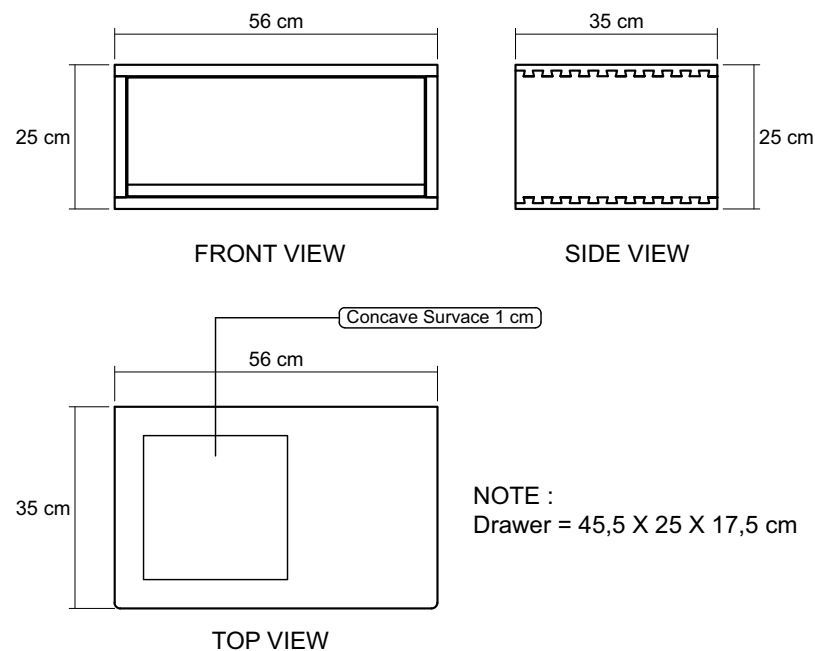

TIMBER FINISHES

Teak

Walnut

Oak

Patina Oak

CC13

DESCRIPTION

Suitable for tight spaces, the pieces fit perfectly side by side and rests well on vertical surfaces.

DIMENSIONS : 56 x 35 x 25 cm

PACKING SIZE : 61 x 40 x 30 cm

CBM : 0.07

TECHNICAL DRAWING

MATERIAL CHART

	Natural Water - based	Natural Oil	Patina
Teakwood FSC	●	●	
White Oak	●	●	●
Black Walnut	●	●	