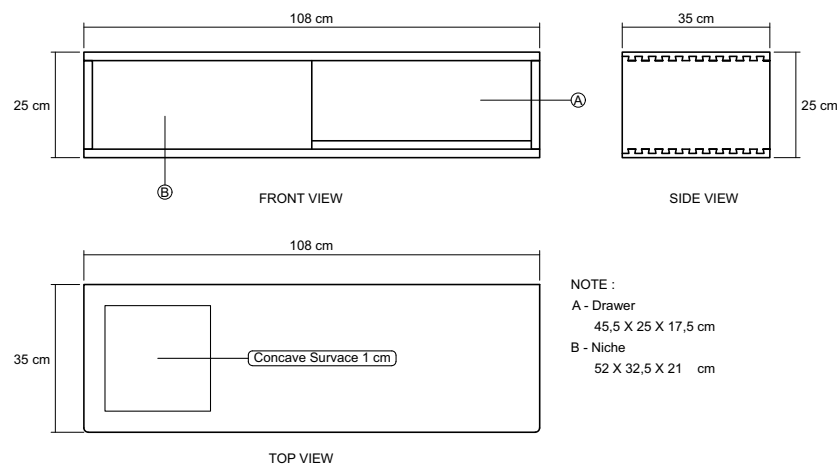

TECHNICAL DRAWING

MATERIAL CHART

	Natural Water - based	Natural Oil	Patina
Teakwood FSC	●	●	
White Oak	●	●	●
Black Walnut	●	●