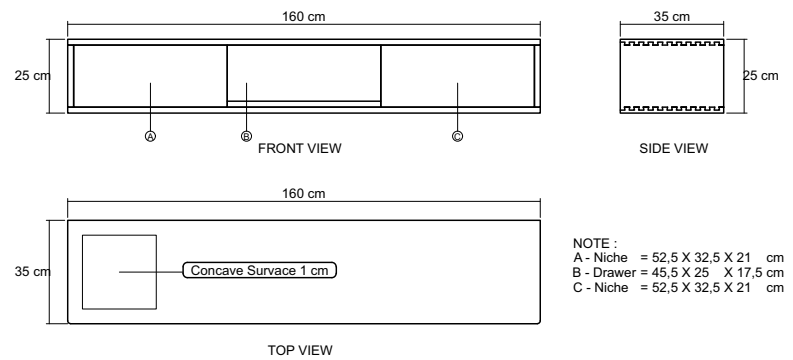

TECHNICAL DRAWING

MATERIAL CHART

	Natural Water - based	Natural Oil	Patina
Teakwood FSC	●	●	
White Oak	●	●	●
Black Walnut	●	●