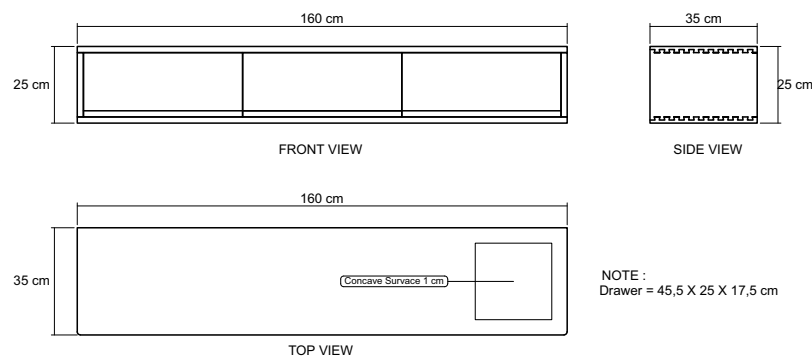

TIMBER FINISHES

DESCRIPTION

Suitable for tight spaces, the pieces fit perfectly side by side and rests well on vertical surfaces.

DIMENSIONS : 160 x 35 x 25 cm

PACKING SIZE : 165 x 40 x 30 cm

CBM : 0.20

TECHNICAL DRAWING