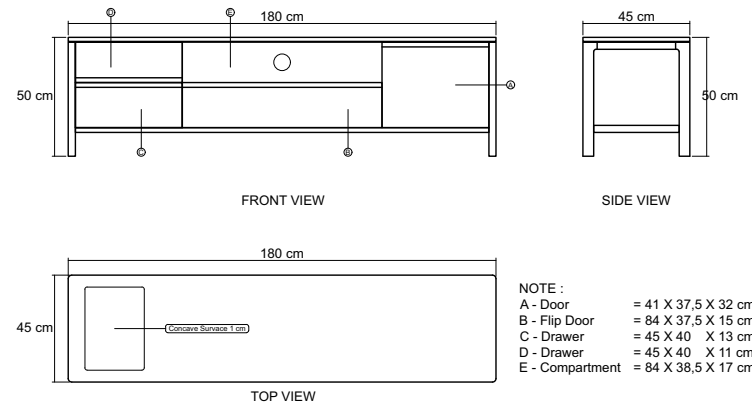

## DESCRIPTION

Suitable for tight spaces, the pieces fit perfectly side by side and rests well on vertical surfaces.

**DIMENSIONS** : 180 x 45 x 50 cm

**PACKING SIZE** : 185 x 50 x 55 cm

**CBM** : 0.51

## TECHNICAL DRAWING