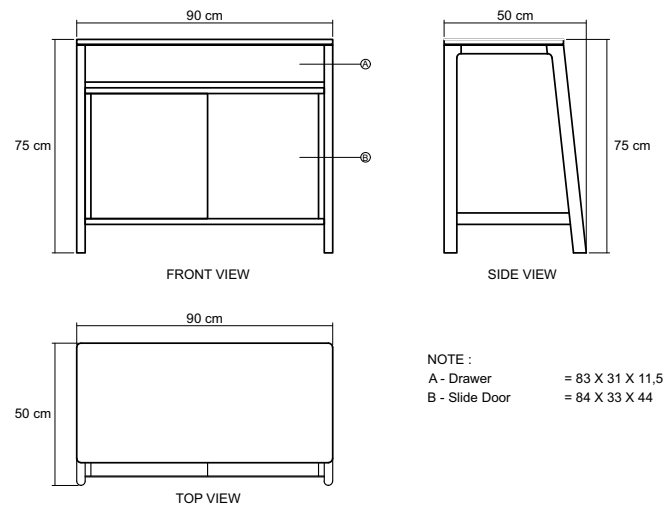

## DESCRIPTION

Suitable for tight spaces, the pieces fit perfectly side by side and rests well on vertical surfaces.

**DIMENSIONS** : 90 x 50 x 75 cm

**PACKING SIZE** : 95 x 55 x 80 cm

**CBM** : 0.42

## TECHNICAL DRAWING