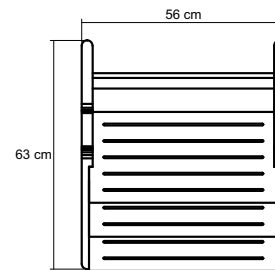

## DESCRIPTION

Suitable for tight spaces, the pieces fit perfectly side by side and rests well on vertical surfaces.

**DIMENSIONS** : 56 x 63 x 70 cm

**PACKING SIZE** : 61 x 68 x 75 cm

**CBM** : 0.31

## TECHNICAL DRAWING

FRONT VIEW

SIDE VIEW

TOP VIEW