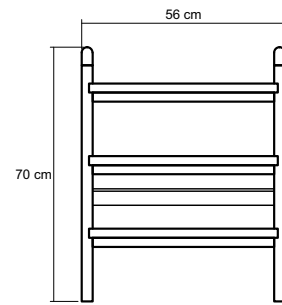

## DESCRIPTION

Suitable for tight spaces, the pieces fit perfectly side by side and rests well on vertical surfaces.

**DIMENSIONS** : 56 x 63 x 70 cm

**PACKING SIZE** : 61 x 68 x 75 cm

**CBM** : 0.31

## TECHNICAL DRAWING

FRONT VIEW

SIDE VIEW

TOP VIEW