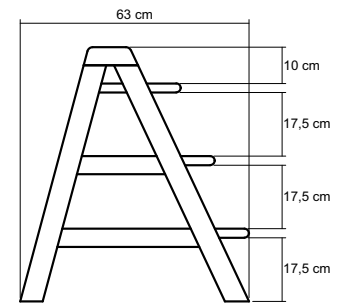

## DESCRIPTION

Suitable for tight spaces, the pieces fit perfectly side by side and rests well on vertical surfaces.

**DIMENSIONS** : 56 x 63 x 70 cm

**PACKING SIZE** : 61 x 68 x 75 cm

**CBM** : 0.31

## TECHNICAL DRAWING

FRONT VIEW

SIDE VIEW

TOP VIEW