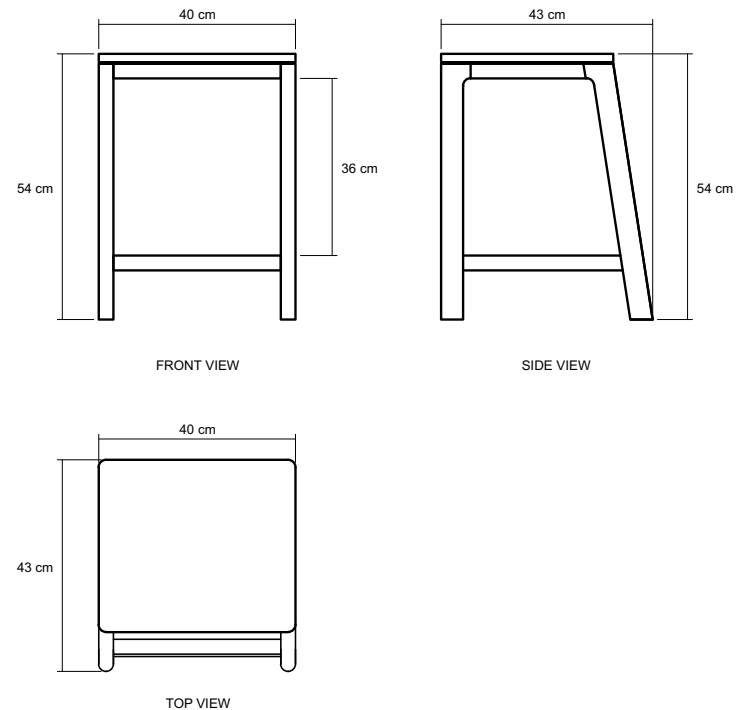

TIMBER FINISHES

DESCRIPTION

Suitable for tight spaces, the pieces fit perfectly side by side and rests well on vertical surfaces.

DIMENSIONS : 40 x 43 x 54 cm

PACKING SIZE : 45 x 48 x 59 cm

CBM : 0.13

TECHNICAL DRAWING