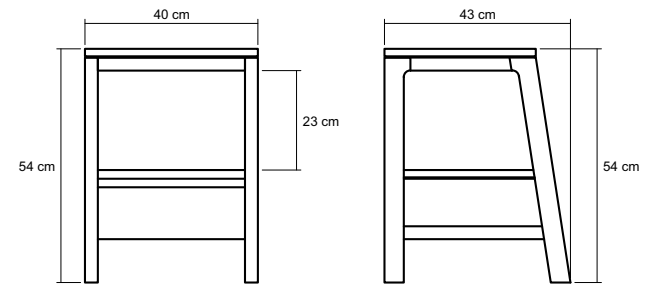

TIMBER FINISHES

DESCRIPTION

Suitable for tight spaces, the pieces fit perfectly side by side and rests well on vertical surfaces.

DIMENSIONS : 40 x 43 x 54 cm

PACKING SIZE : 45 x 48 x 59 cm

CBM : 0.13

TECHNICAL DRAWING

FRONT VIEW

SIDE VIEW

TOP VIEW

NOTE :
Drawer = 27,5 X 31 X 85 cm

MATERIAL CHART

	Natural Water - based	Natural Oil	Patina
Teakwood FSC	●	●	
White Oak	●	●	●
Black Walnut	●	●	