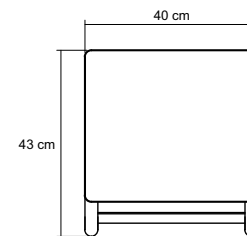

TIMBER FINISHES

DESCRIPTION

Suitable for tight spaces, the pieces fit perfectly side by side and rests well on vertical surfaces.

DIMENSIONS : 40 x 43 x 54 cm

PACKING SIZE : 45 x 48 x 59 cm

CBM : 0.13

TECHNICAL DRAWING

FRONT VIEW

SIDE VIEW

TOP VIEW

NOTE :
Drawer = 27,5 X 31 X 85 cm

MATERIAL CHART

	Natural Water - based	Natural Oil	Patina
Teakwood FSC	●	●	
White Oak	●	●	●
Black Walnut	●	●	