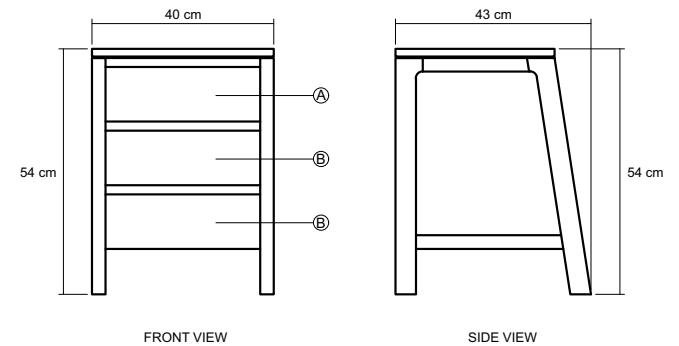

CC26

TIMBER FINISHES

DESCRIPTION

Suitable for tight spaces, the pieces fit perfectly side by side and rests well on vertical surfaces.

DIMENSIONS : 40 x 43 x 54 cm

PACKING SIZE : 45 x 48 x 59 cm

CBM : 0.13

TECHNICAL DRAWING

MATERIAL CHART

	Natural Water - based	Natural Oil	Patina
Teakwood FSC	●	●	
White Oak	●	●	●
Black Walnut	●	●	

NOTE :
A - Drawer = 27,5 X 26 X 90 cm
B - Drawer = 27,5 X 31 X 11 cm