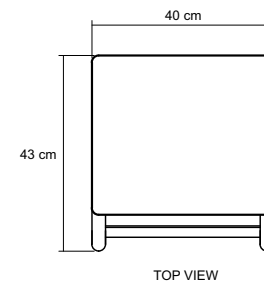

CC26

TIMBER FINISHES

DESCRIPTION

Suitable for tight spaces, the pieces fit perfectly side by side and rests well on vertical surfaces.

DIMENSIONS : 40 x 43 x 54 cm

PACKING SIZE : 45 x 48 x 59 cm

CBM : 0.13

TECHNICAL DRAWING

MATERIAL CHART

	Natural Water - based	Natural Oil	Patina
Teakwood FSC	●	●	
White Oak	●	●	●
Black Walnut	●	●	

NOTE :
A - Drawer = 27,5 X 26 X 90 cm
B - Drawer = 27,5 X 31 X 11 cm