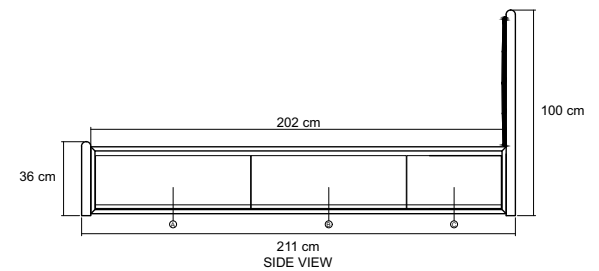

CC32EU

TIMBER FINISHES

DESCRIPTION

Suitable for tight spaces, the pieces fit perfectly side by side and rests well on vertical surfaces.

DIMENSIONS : 200 x 211 x 100 cm

PACKING SIZE : 205 x 28 x 105 cm

207 x 23 x 34 cm

167 x 61 x 41 cm

CBM : 1.16

MATERIAL CHART

	Natural Water - based	Natural Oil	Patina
Teakwood FSC	●	●	
White Oak	●	●	●
Black Walnut	●	●	

TECHNICAL DRAWING

NOTE :
A - Drawer = 63,5 X 40 X 15 cm
B - Drawer = 63,5 X 40 X 15 cm
C - Flip Door= 29,2 X 13,5 X 15,5 cm
(Double function as night stand when open)