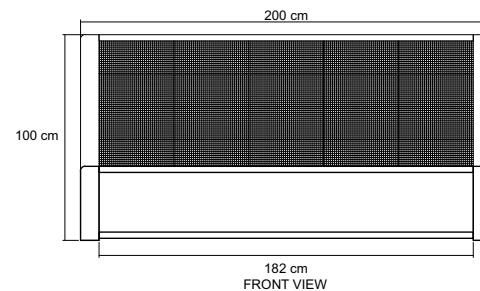

CC32EU

TIMBER FINISHES

DESCRIPTION

Suitable for tight spaces, the pieces fit perfectly side by side and rests well on vertical surfaces.

DIMENSIONS : 200 x 211 x 100 cm

PACKING SIZE : 205 x 28 x 105 cm

207 x 23 x 34 cm

167 x 61 x 41 cm

CBM : 1.16

MATERIAL CHART

	Natural Water - based	Natural Oil	Patina
Teakwood FSC	●	●	
White Oak	●	●	●
Black Walnut	●	●	

TECHNICAL DRAWING

NOTE :
A - Drawer = 63,5 X 40 X 15 cm
B - Drawer = 63,5 X 40 X 15 cm
C - Flip Door= 29,2 X 13,5 X 15,5 cm
(Double function as night stand when open)