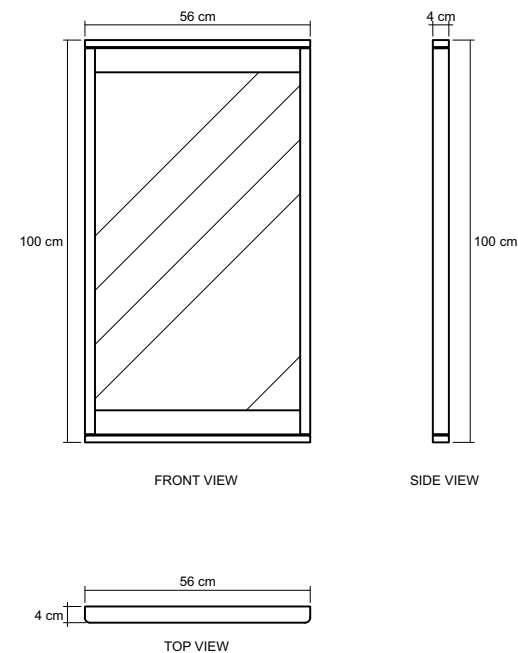

TIMBER FINISHES

DESCRIPTION

Suitable for tight spaces, the pieces fit perfectly side by side and rests well on vertical surfaces.

DIMENSIONS : 56 x 4 x 100 cm

PACKING SIZE : 108 x 64 x 11 cm

CBM : 0.08

TECHNICAL DRAWING