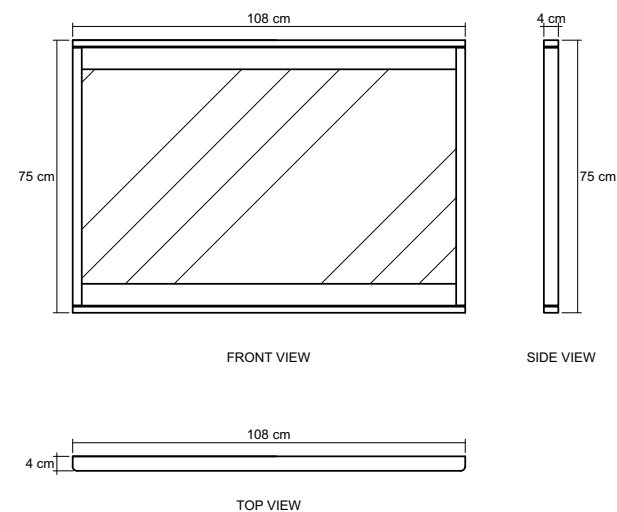

TIMBER FINISHES

DESCRIPTION

Suitable for tight spaces, the pieces fit perfectly side by side and rests well on vertical surfaces.

DIMENSIONS : 108 x 4 x 75 cm

PACKING SIZE : 83 x 116 x 11 cm

CBM : 0.11

TECHNICAL DRAWING