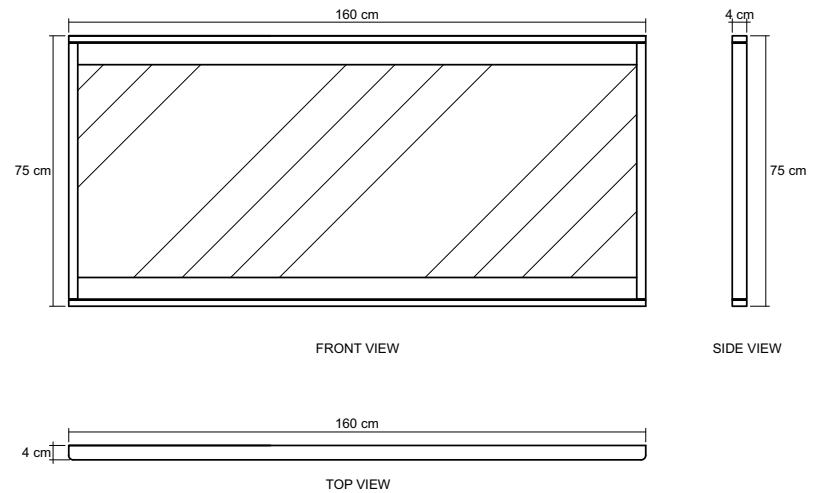

TIMBER FINISHES

DESCRIPTION

Suitable for tight spaces, the pieces fit perfectly side by side and rests well on vertical surfaces.

DIMENSIONS : 160 x 4 x 75 cm

PACKING SIZE : 83 x 168 x 11 cm

CBM : 0.15

TECHNICAL DRAWING