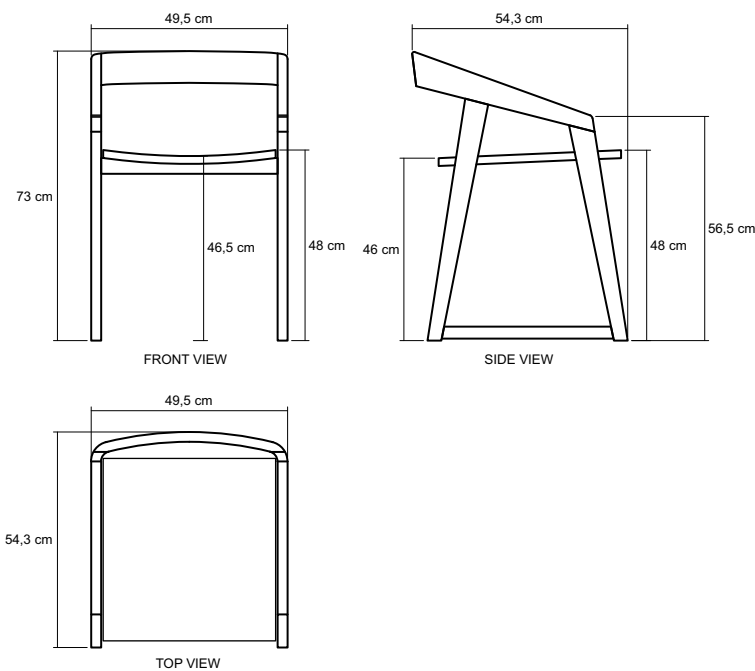

Patina Oak

DESCRIPTION

A modern armchair that offers extreme comfort and stability.

DIMENSIONS : 49.5 x 54.3 x 73 cm

PACKING SIZE : 54 x 58.5 x 78 cm

CBM : 0.25

TECHNICAL DRAWING

MATERIAL CHART