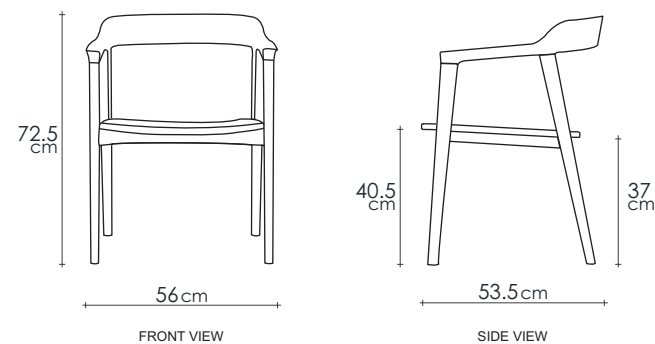

TECHNICAL DRAWING