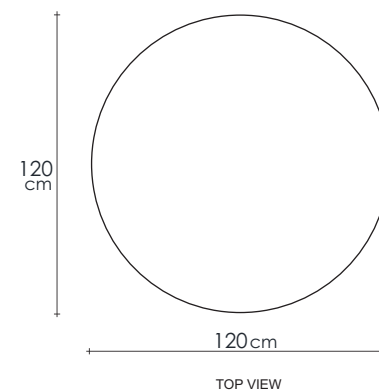

## DESCRIPTION

Pair this beautiful dining table with the armchair for your dining room, feel the warm for finest dining experience.

**DIMENSIONS** : 120 x 120 x 75 cm

**PACKING SIZE** : 128 x 128 x 17 cm

## TECHNICAL DRAWING

FRONT VIEW

TOP VIEW