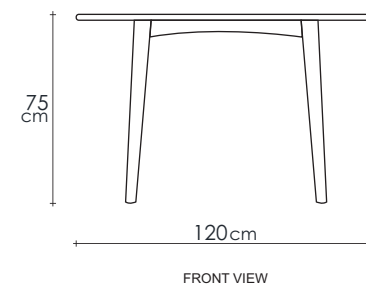

## DESCRIPTION

Pair this beautiful dining table with the armchair for your dining room, feel the warm for finest dining experience.

**DIMENSIONS** : 120 x 120 x 75 cm

**PACKING SIZE** : 128 x 128 x 17 cm

## TECHNICAL DRAWING

FRONT VIEW

TOP VIEW