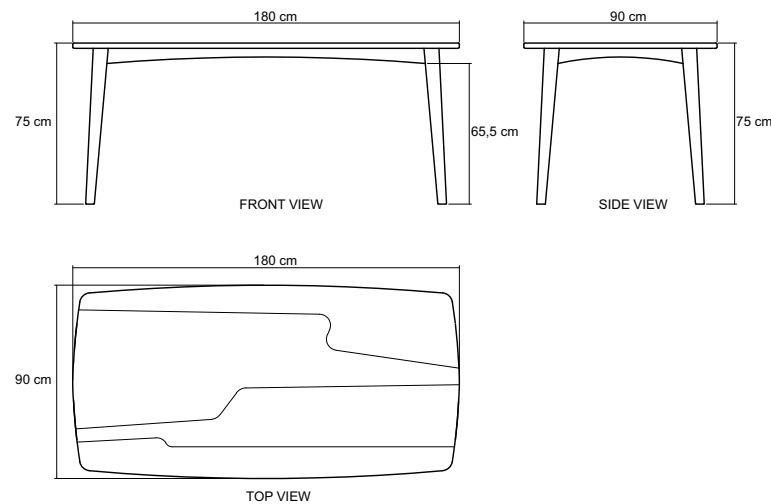

TECHNICAL DRAWING

MATERIAL CHART

	Natural Water - based	Natural Oil	Black	Patina
Teakwood FSC	●	●		
White Oak	●	●	●	●
Black Walnut	●	●