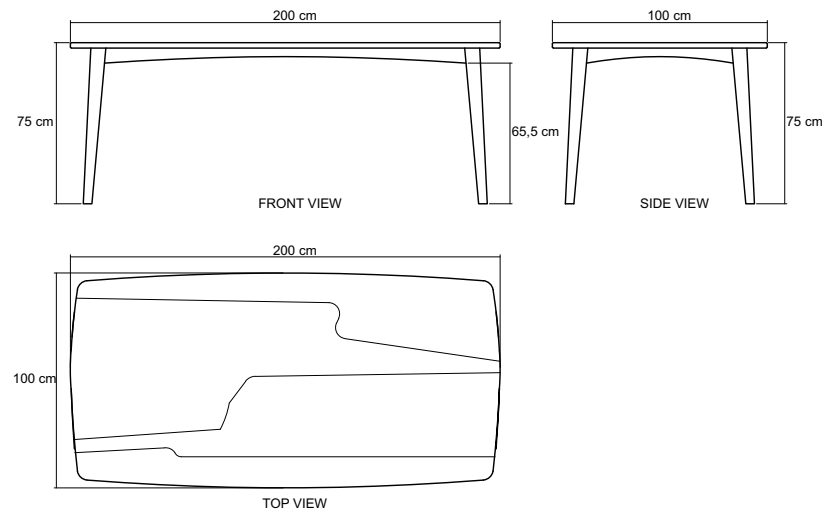

TECHNICAL DRAWING

MATERIAL CHART

	Natural Water - based	Natural Oil	Black	Patina
Teakwood FSC	●	●		
White Oak	●	●	●	●
Black Walnut	●	●