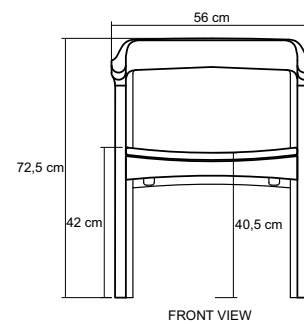

## DESCRIPTION

With perfectly angled legs and gentle curves, this armchair is elegant and stylish to fit your room.

**DIMENSIONS** : 56 x 53.5 x 72.5 cm

**PACKING SIZE** : 60.5 x 58 x 78.5 cm

**CBM** : 0.28

## TECHNICAL DRAWING

FRONT VIEW

SIDE VIEW

TOP VIEW

## DESCRIPTION

Made for those who enjoy feast, this rectangular dining table comes with different sizes. Just choose the best to fit your need.

**DIMENSIONS** : 160 x 80 x 75 cm

**PACKING SIZE** : 168 x 88 x 17 cm

## DESCRIPTION

Made for those who enjoy feast, this rectangular dining table comes with different sizes. Just choose the best to fit your need.

**DIMENSIONS** : 200 x 90 x 75 cm

**PACKING SIZE** : 208 x 98 x 17 cm