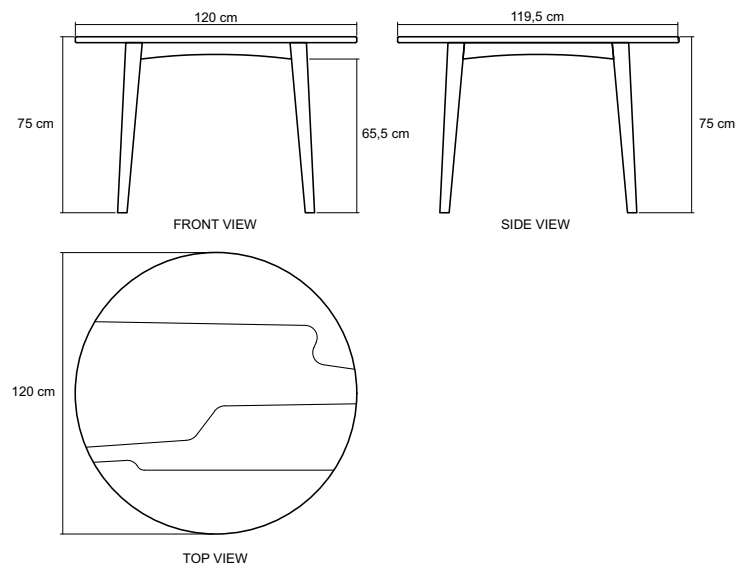

TECHNICAL DRAWING

MATERIAL CHART

	Natural Water - based	Natural Oil	Black	Patina
Teakwood FSC	●	●		
White Oak	●	●	●	●
Black Walnut	●	●