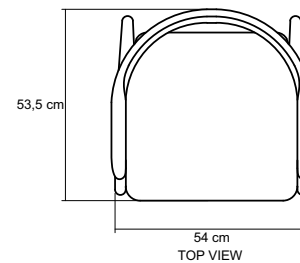

## DESCRIPTION

With perfectly angled legs and gentle curves, this armchair is elegant and stylish to fit your room.

**DIMENSIONS** : 56 x 53.5 x 72.5 cm

**PACKING SIZE** : 60.5 x 58 x 78.5 cm

**CBM** : 0.28

## TECHNICAL DRAWING

FRONT VIEW

SIDE VIEW

TOP VIEW

## DESCRIPTION

Made for those who enjoy feast, this rectangular dining table comes with different sizes. Just choose the best to fit your need.

**DIMENSIONS** : 160 x 80 x 75 cm

**PACKING SIZE** : 168 x 88 x 17 cm

## DESCRIPTION

Made for those who enjoy feast, this rectangular dining table comes with different sizes. Just choose the best to fit your need.

**DIMENSIONS** : 200 x 90 x 75 cm

**PACKING SIZE** : 208 x 98 x 17 cm