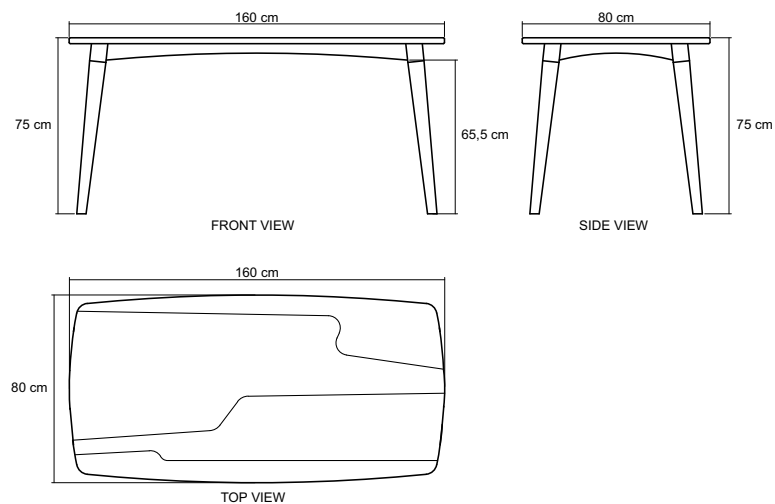

TECHNICAL DRAWING

MATERIAL CHART

	Natural Water - based	Natural Oil	Black	Patina
Teakwood FSC	●	●		
White Oak	●	●	●	●
Black Walnut	●	●