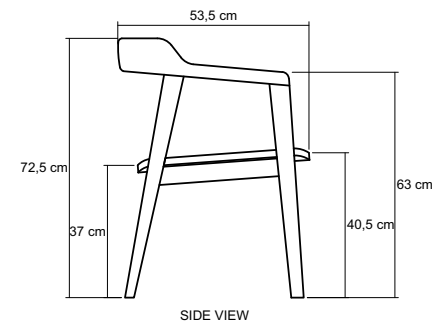

## DESCRIPTION

With perfectly angled legs and gentle curves, this armchair is elegant and stylish to fit your room.

**DIMENSIONS** : 56 x 53.5 x 72.5 cm

**PACKING SIZE** : 60.5 x 58 x 78.5 cm

**CBM** : 0.28

## TECHNICAL DRAWING

FRONT VIEW

SIDE VIEW

TOP VIEW

## DESCRIPTION

Made for those who enjoy feast, this rectangular dining table comes with different sizes. Just choose the best to fit your need.

**DIMENSIONS** : 180 x 90 x 75 cm

**PACKING SIZE** : 188 x 98 x 17 cm

## DESCRIPTION

Made for those who enjoy feast, this rectangular dining table comes with different sizes. Just choose the best to fit your need.

**DIMENSIONS** : 200 x 90 x 75 cm

**PACKING SIZE** : 208 x 98 x 17 cm