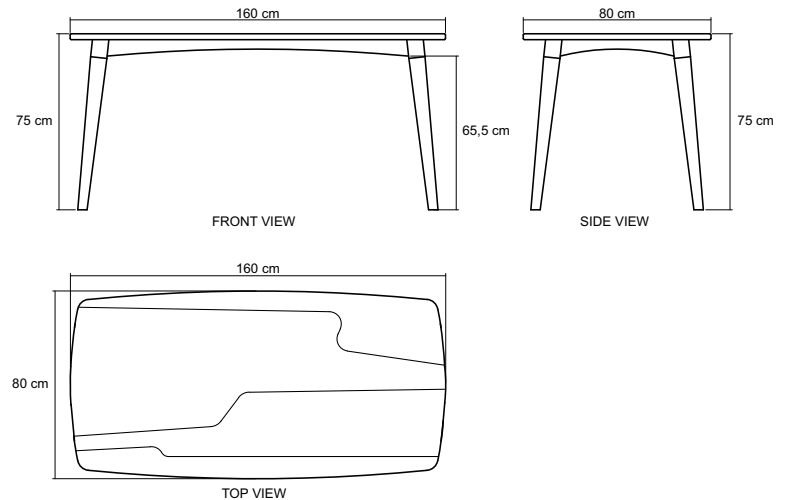

TECHNICAL DRAWING

MATERIAL CHART

	Natural Water - based	Natural Oil	Black	Patina
Teakwood FSC	●	●		
White Oak	●	●	●	●
Black Walnut	●	●