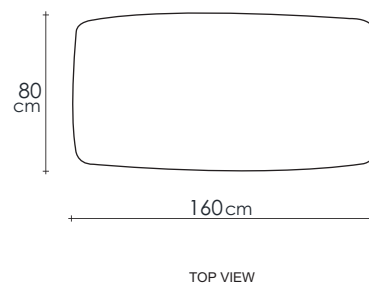

MATERIAL CHART

	Natural Water - based	Natural Oil	Black	Patina
Teakwood FSC	●	●		
White Oak	●	●	●	●
Black Walnut	●	●