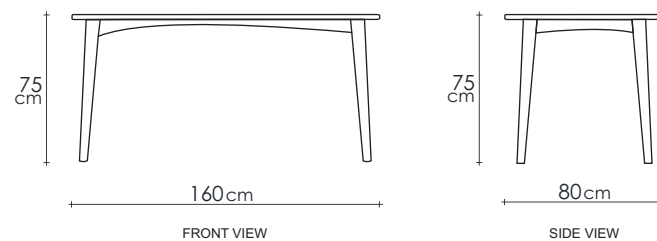

## DESCRIPTION

Made for those who enjoy feast, this rectangular dining table comes with different sizes. Just choose the best to fit your need.

**DIMENSIONS** : 160 x 80 x 75 cm

**PACKING SIZE** : 168 x 88 x 17 cm

## TECHNICAL DRAWING

FRONT VIEW

SIDE VIEW