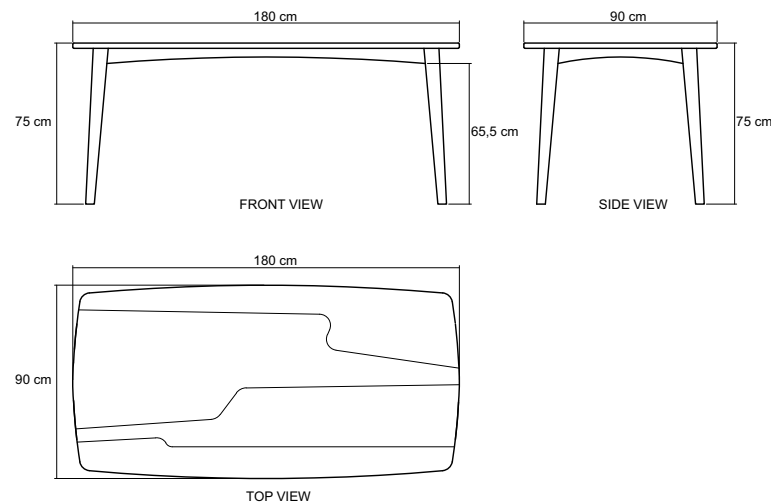

## DESCRIPTION

Made for those who enjoy feast, this rectangular dining table comes with different sizes. Just choose the best to fit your need.

**DIMENSIONS** : 180 x 90 x 75 cm

**PACKING SIZE** : 188 x 98 x 17 cm

## TECHNICAL DRAWING