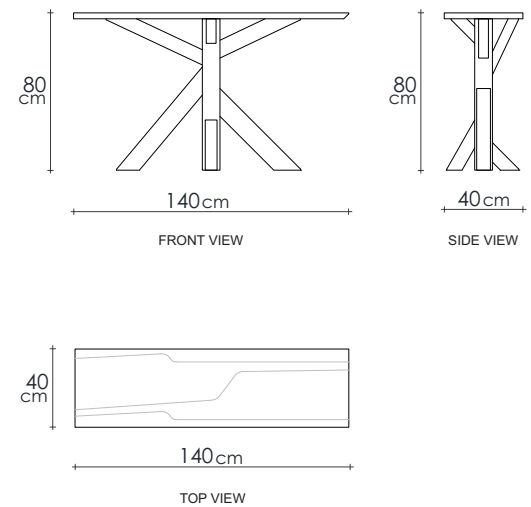

TECHNICAL DRAWING

MATERIAL CHART

	Natural Water - based	Natural Oil	Patina
Teakwood FSC	●	●	
White Oak	●	●	●
Black Walnut