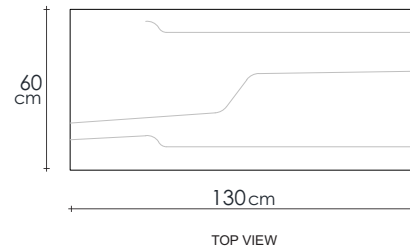

TECHNICAL DRAWING

MATERIAL CHART

	Natural Water - based	Natural Oil	Patina
Teakwood FSC	●	●	
White Oak	●	●	●
Black Walnut