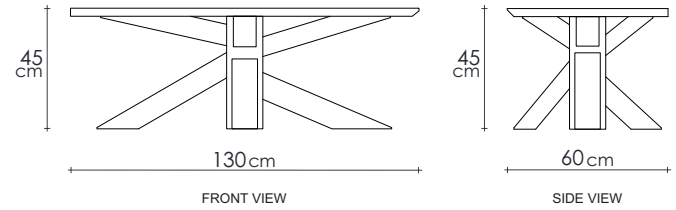

TECHNICAL DRAWING

MATERIAL CHART

	Natural Water - based	Natural Oil	Patina
Teakwood FSC	●	●	
White Oak	●	●	●
Black Walnut