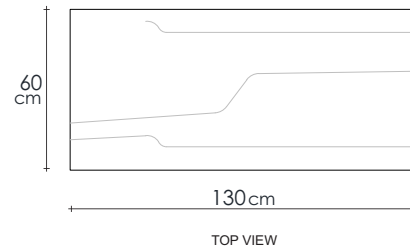

TECHNICAL DRAWING

MATERIAL CHART

	Natural Water - based	Natural Oil	Patina
Teakwood FSC	●	●	
White Oak	●	●	●
Black Walnut