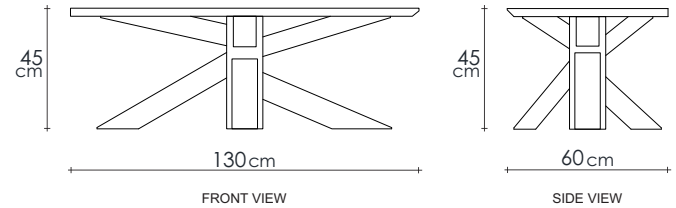

TECHNICAL DRAWING

MATERIAL CHART

	Natural Water - based	Natural Oil	Patina
Teakwood FSC	●	●	
White Oak	●	●	●
Black Walnut