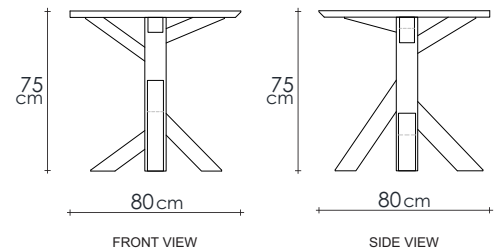

**TIMBER FINISHES**

**DESCRIPTION**

The dining room is a favorite spot to spend some activities at home. The KI dining table comes with two shapes; square and rectangular.

**DIMENSIONS** : 80 x 80 x 75 cm

**PACKING SIZE** : 88 x 88 x 10 cm  
81.5 x 79.5 x 87 cm

**CBM** : 0.64

**TECHNICAL DRAWING**

**MATERIAL CHART**

	Natural Water - based	Natural Oil	Patina
Teakwood FSC	●	●	
White Oak	●	●	●
Black Walnut			