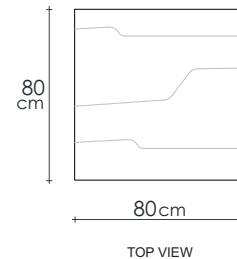

**TIMBER FINISHES**

**DESCRIPTION**

The dining room is a favorite spot to spend some activities at home. The KI dining table comes with two shapes; square and rectangular.

**DIMENSIONS** : 80 x 80 x 75 cm

**PACKING SIZE** : 88 x 88 x 10 cm  
81.5 x 79.5 x 87 cm

**CBM** : 0.64

**TECHNICAL DRAWING**

**MATERIAL CHART**

	Natural Water - based	Natural Oil	Patina
Teakwood FSC	●	●	
White Oak	●	●	●
Black Walnut			