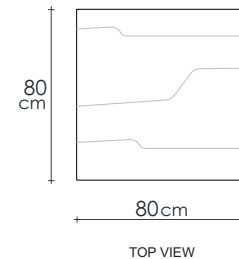

TECHNICAL DRAWING

MATERIAL CHART

	Natural Water - based	Natural Oil	Patina
Teakwood FSC	●	●	
White Oak	●	●	●
Black Walnut