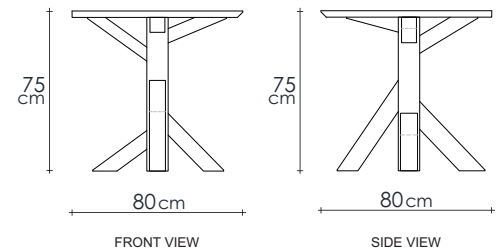

TECHNICAL DRAWING

MATERIAL CHART

	Natural Water - based	Natural Oil	Patina
Teakwood FSC	●	●	
White Oak	●	●	●
Black Walnut