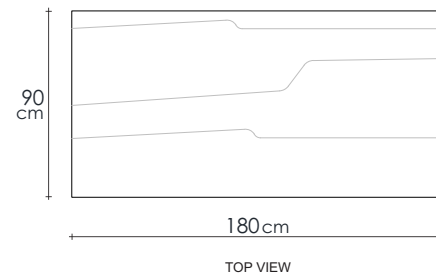

TECHNICAL DRAWING

MATERIAL CHART

	Natural Water - based	Natural Oil	Patina
Teakwood FSC	●	●	
White Oak	●	●	●
Black Walnut