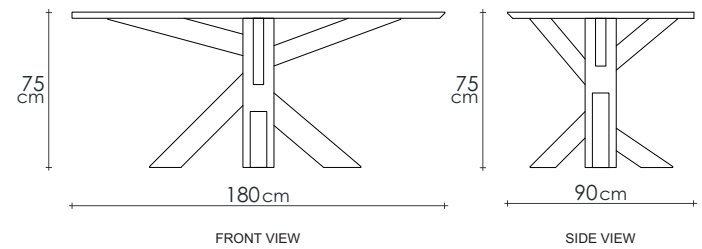

TECHNICAL DRAWING

MATERIAL CHART

	Natural Water - based	Natural Oil	Patina
Teakwood FSC	●	●	
White Oak	●	●	●
Black Walnut