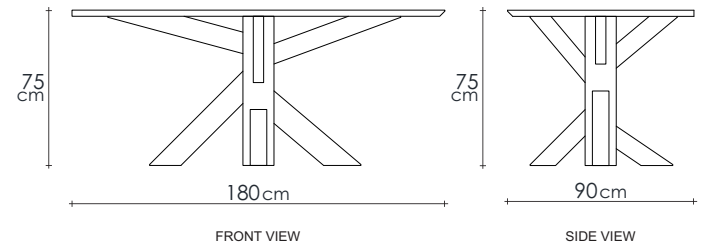

TECHNICAL DRAWING

MATERIAL CHART

	Natural Water - based	Natural Oil	Patina
Teakwood FSC	●	●	
White Oak	●	●	●
Black Walnut