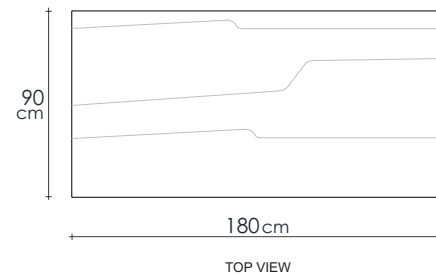

TECHNICAL DRAWING

MATERIAL CHART

	Natural Water - based	Natural Oil	Patina
Teakwood FSC	●	●	
White Oak	●	●	●
Black Walnut