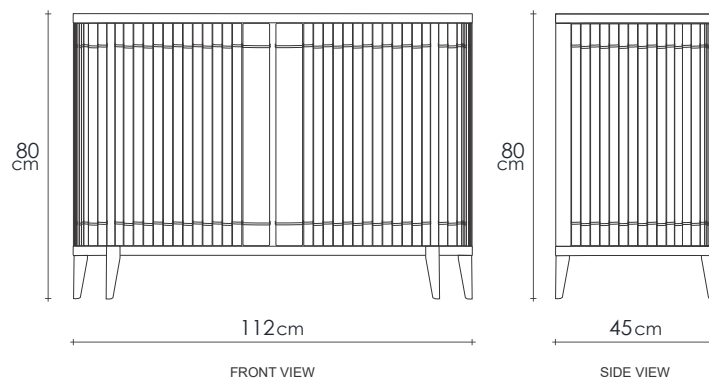

Koppar

SIDEBOARD w/ 2 DOORS | KARPENTER LIVING

KARPENTER[®]
Designed by Us Defined by Nature

KP01

With smooth curves and accent of woven copper wire, this sideboard would delicately your room.

Dimensions : 112 x 45 x 80 cm

Packing Size : 117 x 50 x 86 cm

Cbm : 0.50

MATERIAL COMBINATION

• Teakwood FSC
Natural Water-Based

• White Oak
Patina Oil-Based

• Copper Wire