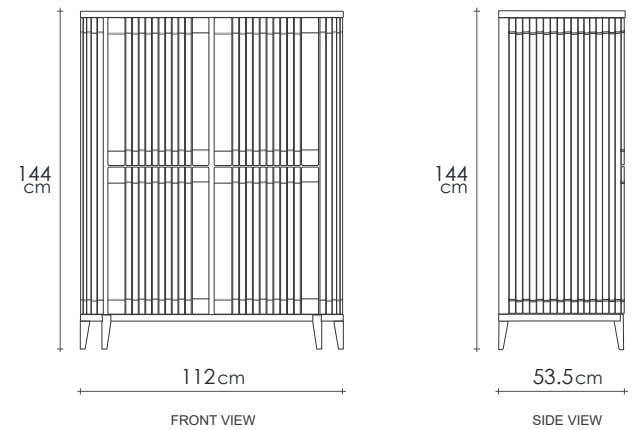

# Koppar

CUPBOARD w/ 4 DOORS | KARPENTER LIVING

**KARPENTER**<sup>®</sup>  
Designed by Us Defined by Nature

KP02

Made to maximize its function, this cupboard combine wood character with beautifully handcrafted woven copper wire.

Dimensions : 112 x 53.5 x 144 cm

Packing Size : 117 x 58.5 x 150 cm

Cbm : 1.03